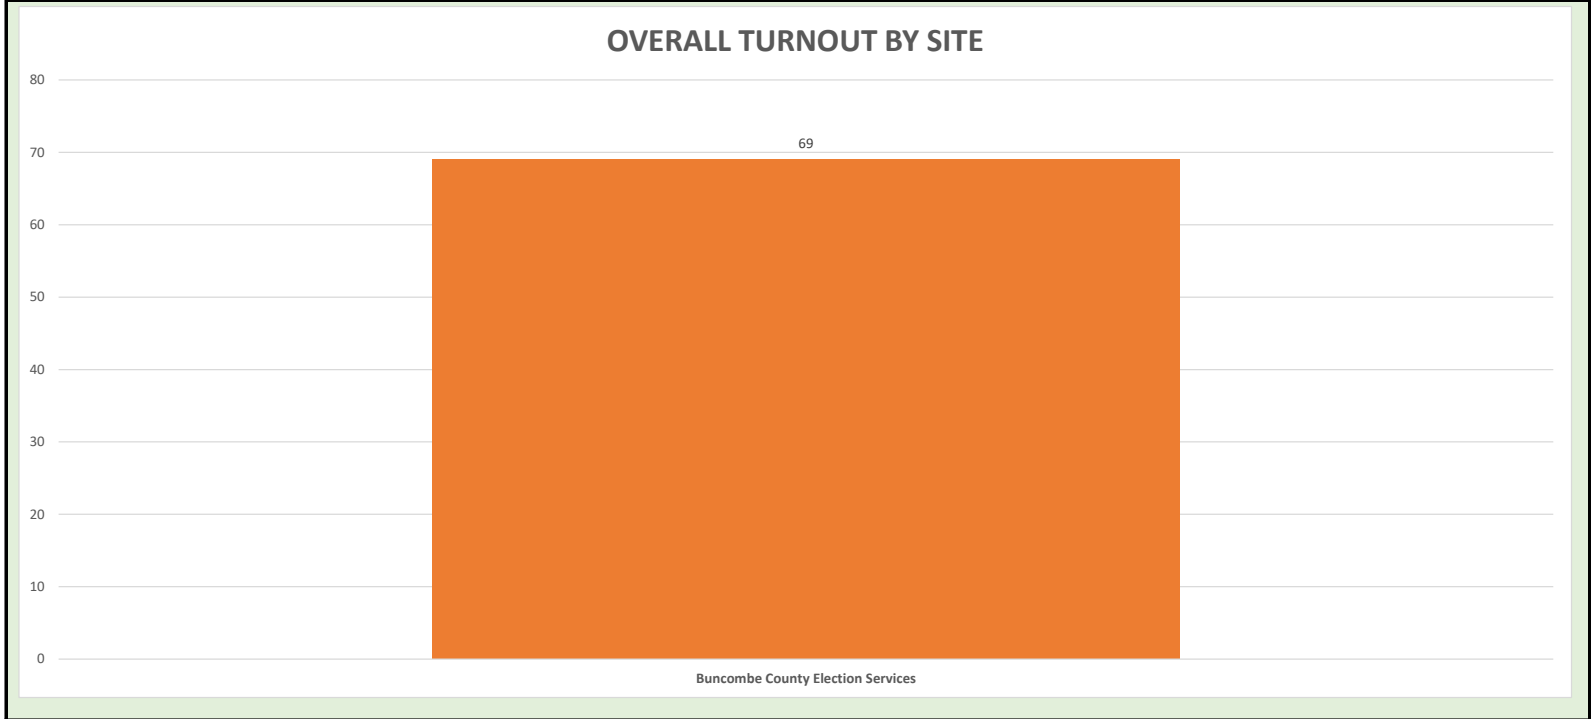

BUNCOMBE COUNTY EARLY VOTING STATISTICS - MAY 14, 2024 SECOND PRIMARY

Early Voting Turnout									
Early Voting Site	4/25/24	4/26/24	4/29/24	4/30/24	5/1/24	5/2/24	5/3/24	5/6/24	5/7/24
	Daily Total	Daily Total	Daily Total	Daily Total	Daily Total	Daily Total	Daily Total	Daily Total	Daily Total
Buncombe County Election Services	12	22	16	19					
Totals	12	22	16	19	0	0	0	0	0
Percentage of Total Registered Voters	0.01%	0.01%	0.01%	0.01%	0.00%	0.00%	0.00%	0.00%	0.00%

BUNCOMBE COUNTY EARLY VOTING STATISTICS - MAY 14, 2024 SECOND PRIMARY

Early Voting Turnout								
Early Voting Site	5/8/24	5/9/24	5/10/24	5/11/24				Overall Total
	Daily Total	Daily Total	Daily Total	Daily Total				Total
Buncombe County Election Services								69
Totals	0	0	0	0				69
Percentage of Total Registered Voters	0.00%	0.00%	0.00%	0.00%				0.03%