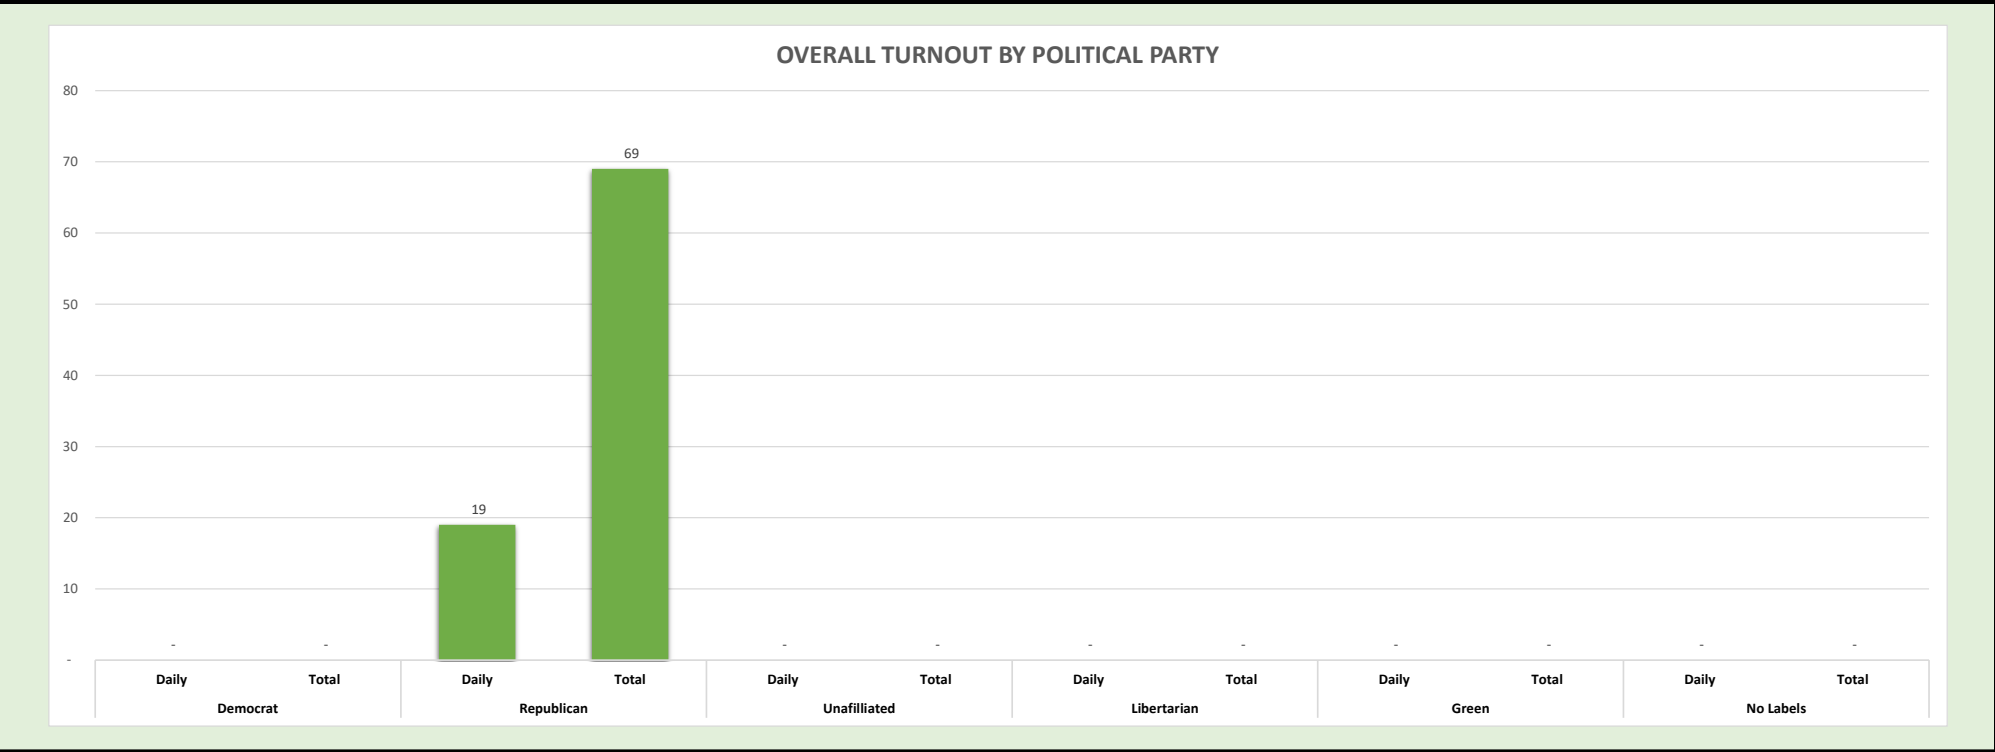

BUNCOMBE COUNTY EARLY VOTING STATISTICS - MAY 14, 2024 SECOND PRIMARY

Early Voting Turnout									
Early Voting Site	4/25/24	4/26/24	4/29/24	4/30/24	5/1/24	5/2/24	5/3/24	5/6/24	5/7/24
	Daily Total	Daily Total	Daily Total	Daily Total	Daily Total	Daily Total	Daily Total	Daily Total	Daily Total
Buncombe County Election Services	12	22	16	19					
Totals	12	22	16	19	0	0	0	0	0
Percentage of Total Registered Voters	0.01%	0.01%	0.01%	0.01%	0.00%	0.00%	0.00%	0.00%	0.00%

BUNCOMBE COUNTY EARLY VOTING STATISTICS - MAY 14, 2024 SECOND PRIMARY

Early Voting Turnout								
Early Voting Site	5/8/24	5/9/24	5/10/24	5/11/24				Overall Total
	Daily Total	Daily Total	Daily Total	Daily Total				Total
Buncombe County Election Services								69
Totals	0	0	0	0				69
Percentage of Total Registered Voters	0.00%	0.00%	0.00%	0.00%				0.03%

BUNCOMBE COUNTY EARLY VOTING STATISTICS - MAY 14, 2024 SECOND PRIMARY

Turnout by Political Party												
Early Voting Site	Democrat		Republican		Unaffiliated		Libertarian		Green		No Labels	
	Daily	Total	Daily	Total	Daily	Total	Daily	Total	Daily	Total	Daily	Total
Buncombe County Election Services	0	0	19	69	0	0	0	0	0	0	0	0
Totals	-	-	19	69	-	-	-	-	-	-	-	-