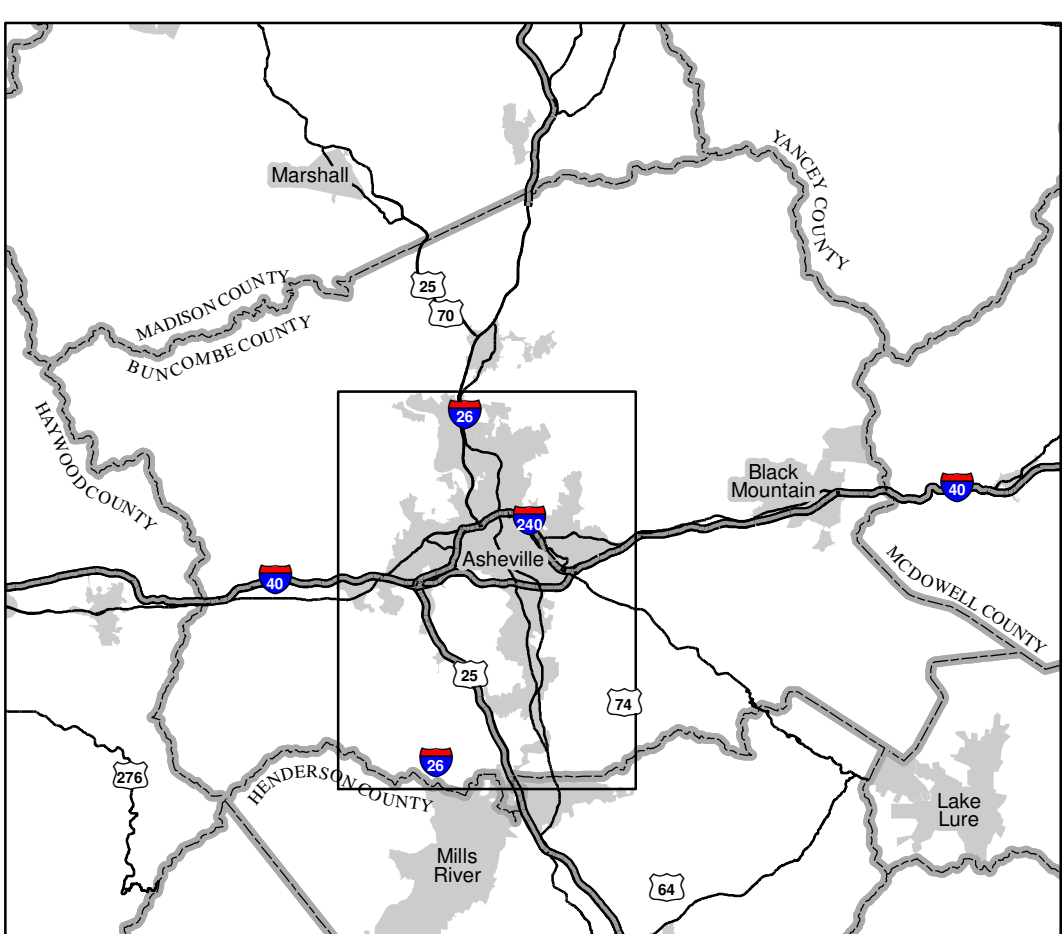

Priority Greenways

- 12ft Asphalt-Full Amenities
- 10ft Asphalt-Few Amenities
- 10ft Pervious Surface
- 3-8ft Walking Trail
- Alternate Routes
- NC-251 Corridor Study Greenway
- US-70/Swannanoa River Corridor Study Greenway

Other Features

- Long-Term Planned Greenways
- Existing Greenways
- Hiking/Biking Trails
- Paddle Trail
- Wilma Dykeman Riverway
- Farmer's/Tailgate Markets
- Community Centers
- Parks
- Schools
- NCDOT Complete Streets
- Landmarks
- Public Lands
- Municipal Boundaries
- County Boundary

0 1.25 2.5 5 Miles

Map produced by Equinox Environmental for Buncombe County
Data Source: Buncombe County
2012
Intended for planning and discussion purposes only