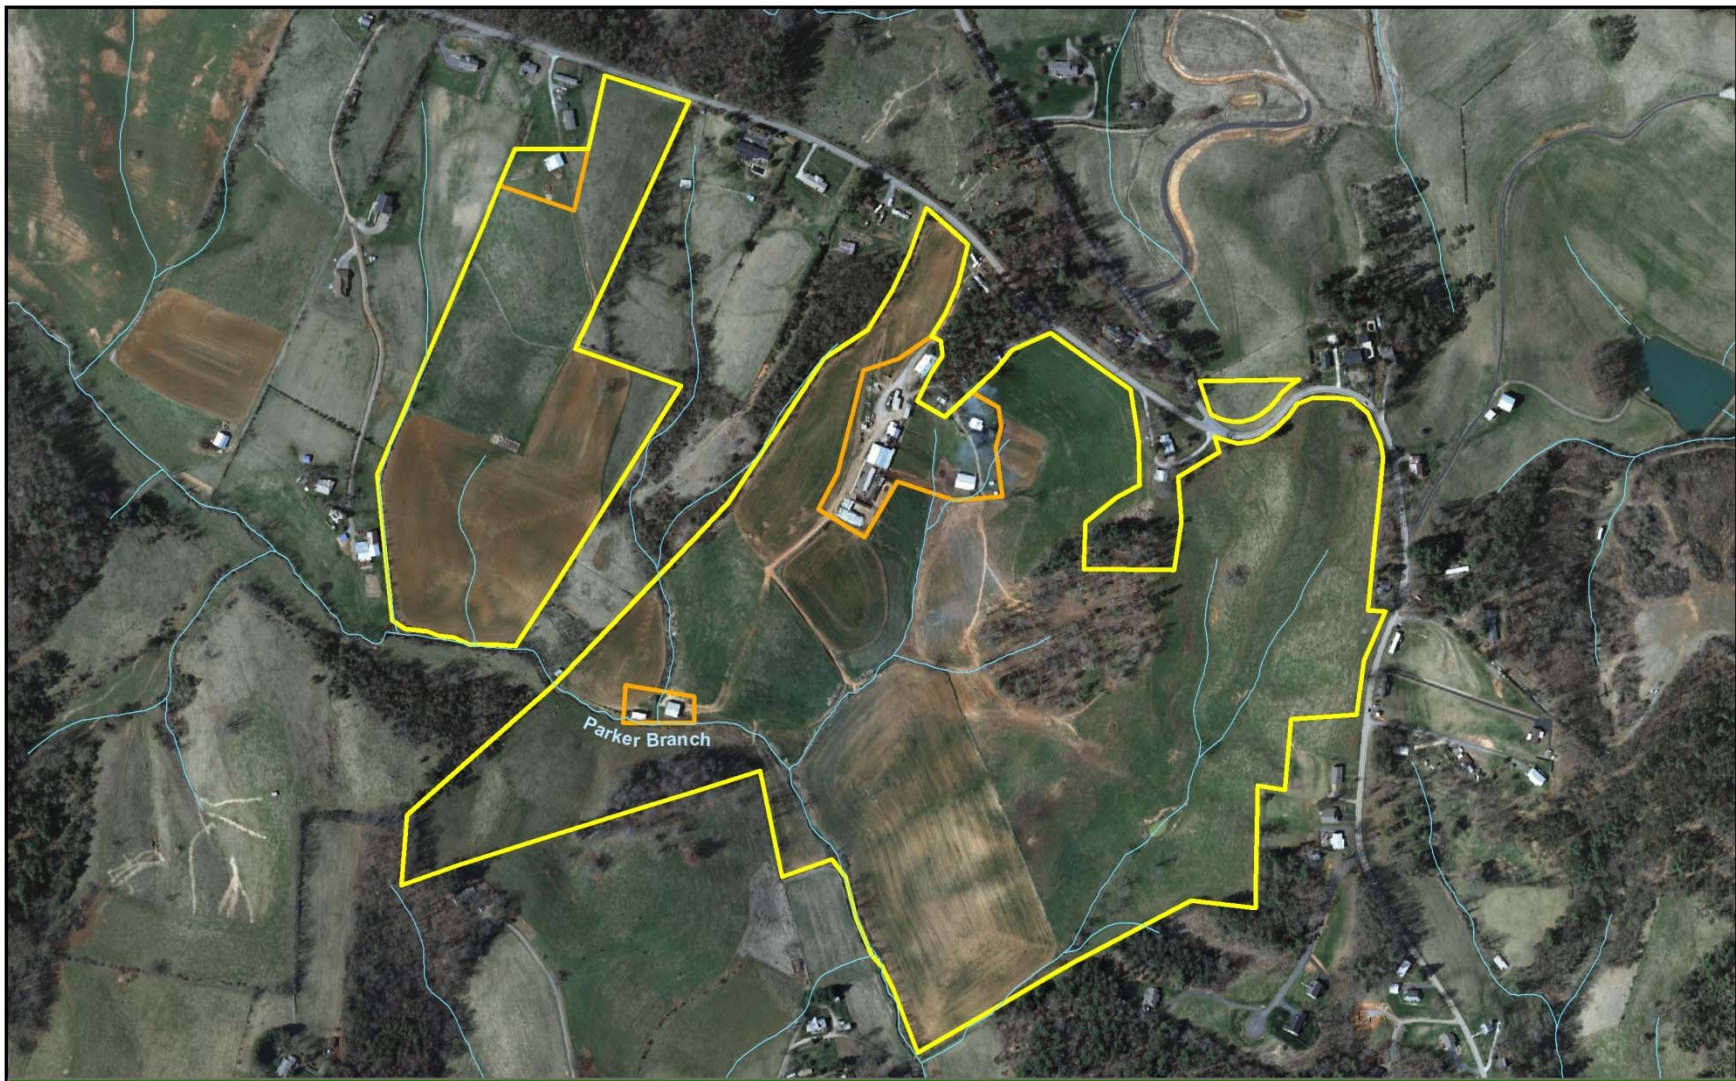

Ridgeview Farms,  
Alexander NC  
Buncombe County

## Ridgeview Farms Contextual Map

- Ridgeview Farms Conservation Easement Boundary
- SAHC Conservation Easement
- Buncombe Co. S&W Cons. Easements
- NCWRC Sandy Mush Game Land
- SAHC Owned Land
- County Boundaries
- US Forest Service

### Ridgeview Farms Aerial Map

- Proposed Conservation Easement Boundary +/- 115 Acres
- Farmstead Areas w/in CE Area +/- 6 acres

October 2015

- NC Century Farm
- 95% prime and important soils
- 84 acres pasture, 20 acres cropland, 7 acres woodland
- 180 head cattle

**Funding:**

- \$315,000 – USDA-NRCS-ACEP, committed
- \$157,500 – private donor, committed
- \$157,500 – NCDA, requested
- \$210,000 – landowners, committed
- \$10,000 – CTNC Farmland Forever Fund, requested
- \$20,000 landowner stewardship gift
- \$37,500 – Buncombe County request for transaction costs
- County can leverage \$870,000 by investing 4% of the project value