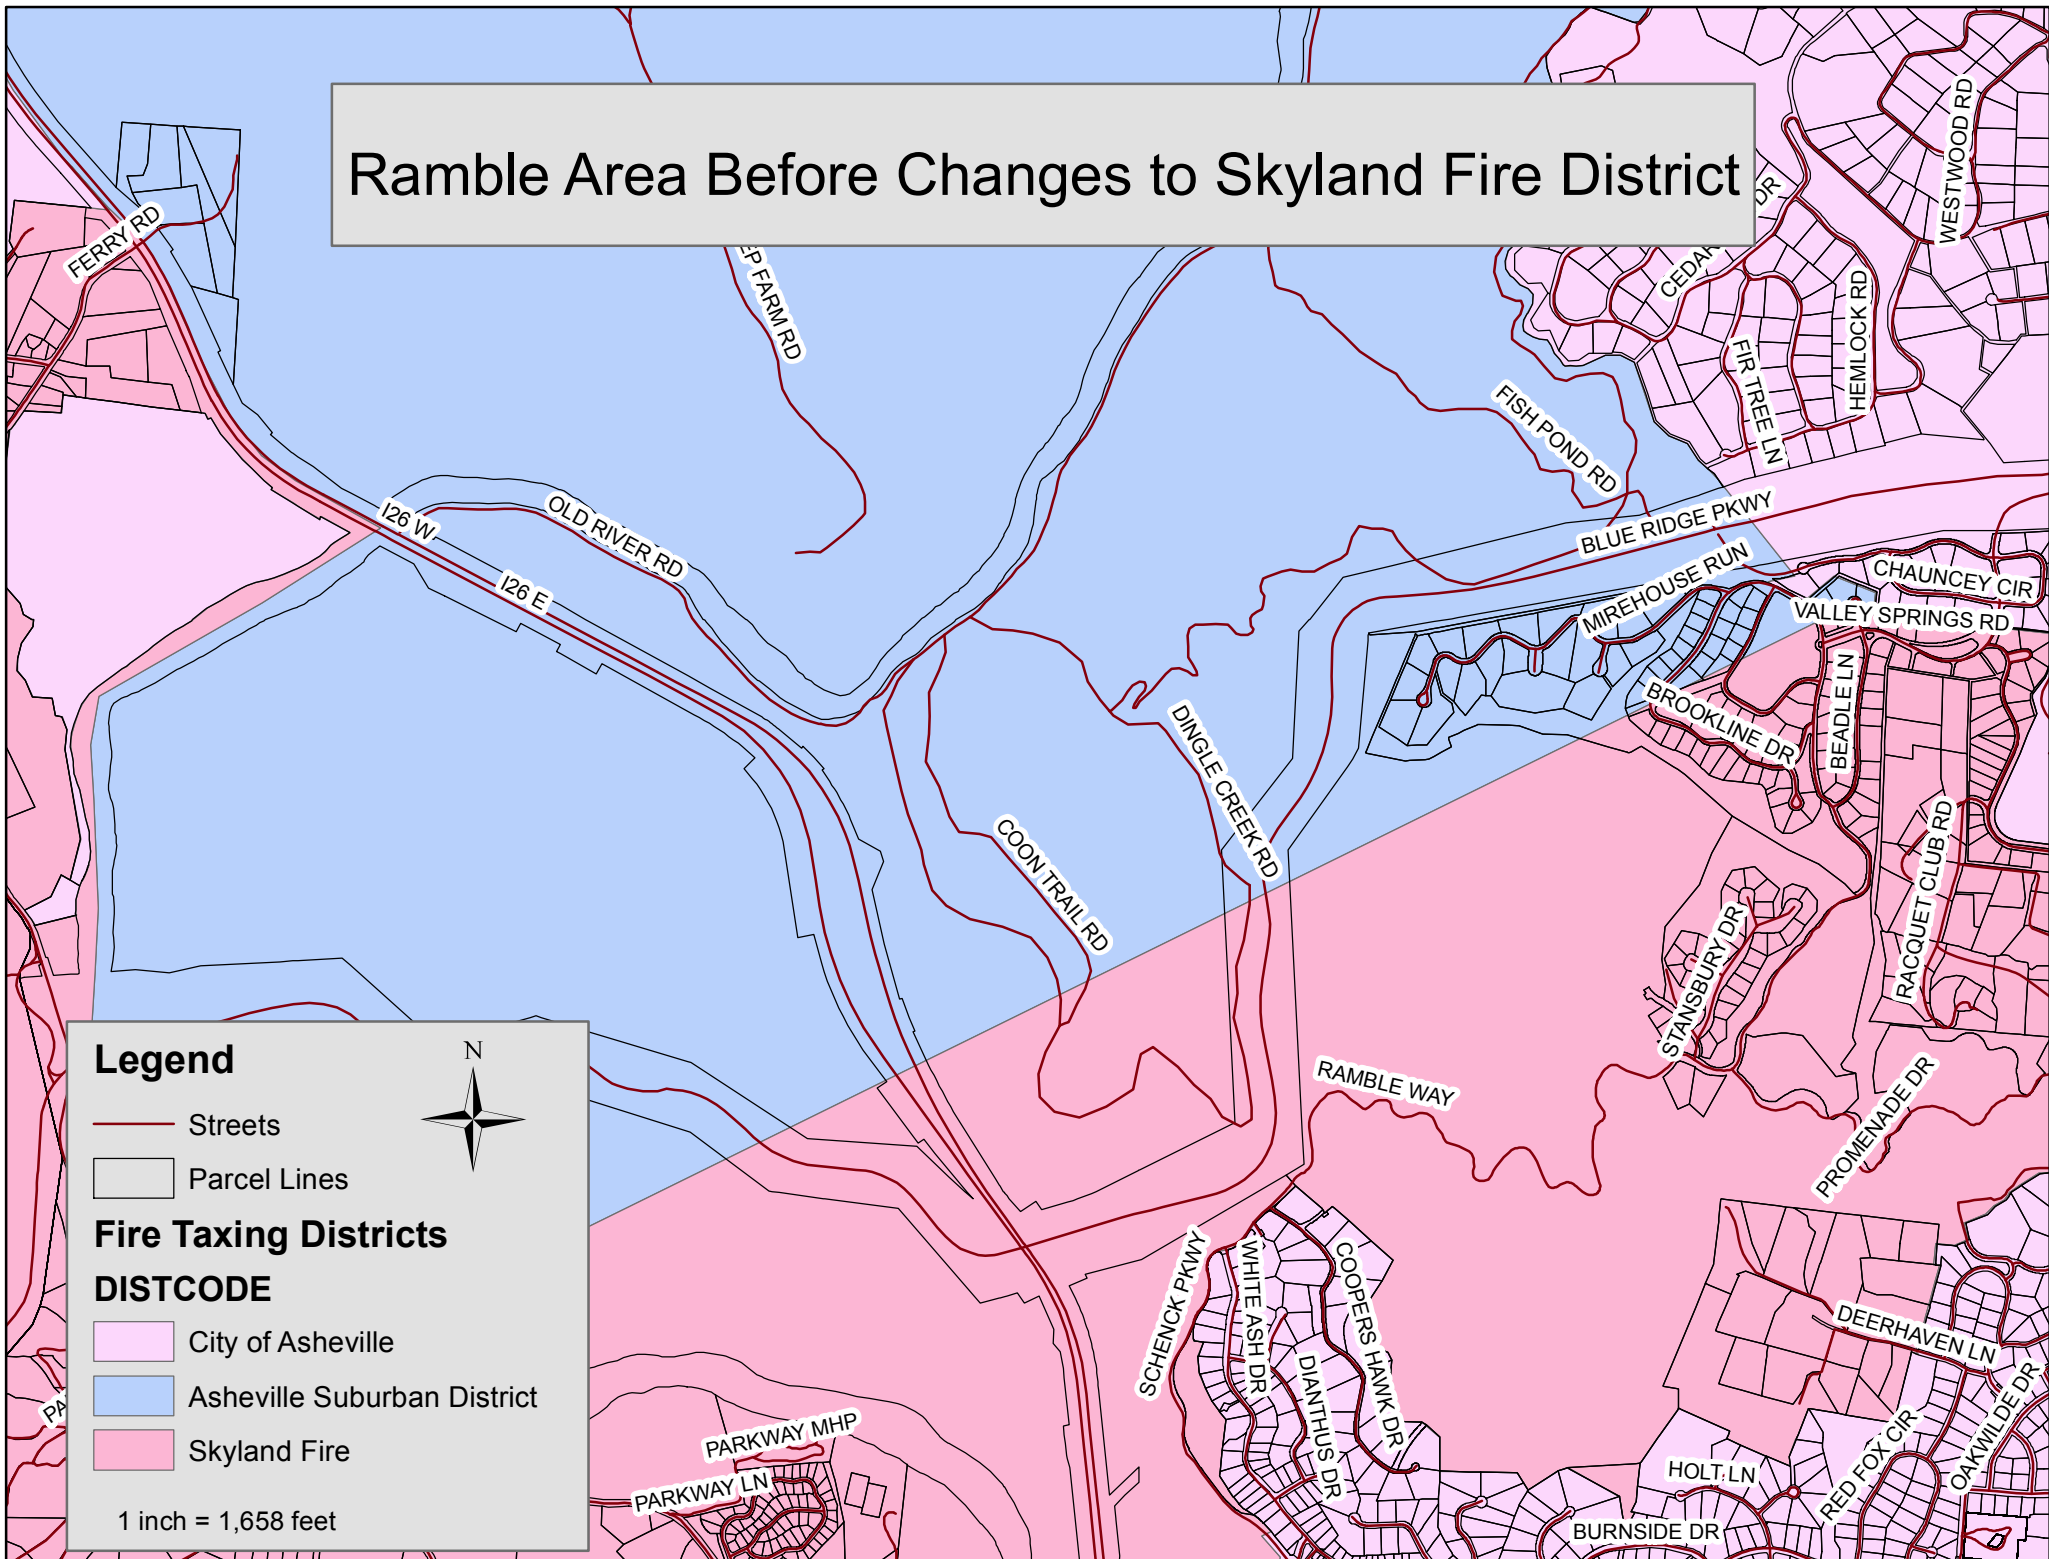

Ramble Area Before Changes to Skyland Fire District

Legend

-  Streets
-  Parcel Lines

Fire Taxing Districts

DISTCODE

-  City of Asheville
-  Asheville Suburban District
-  Skyland Fire

1 inch = 1,658 feet

PA

FERRY RD

EP FARM RD

I26 W

I26 E

OLD RIVER RD

COON TRAIL RD

DINGLE CREEK RD

RAMBLE WAY