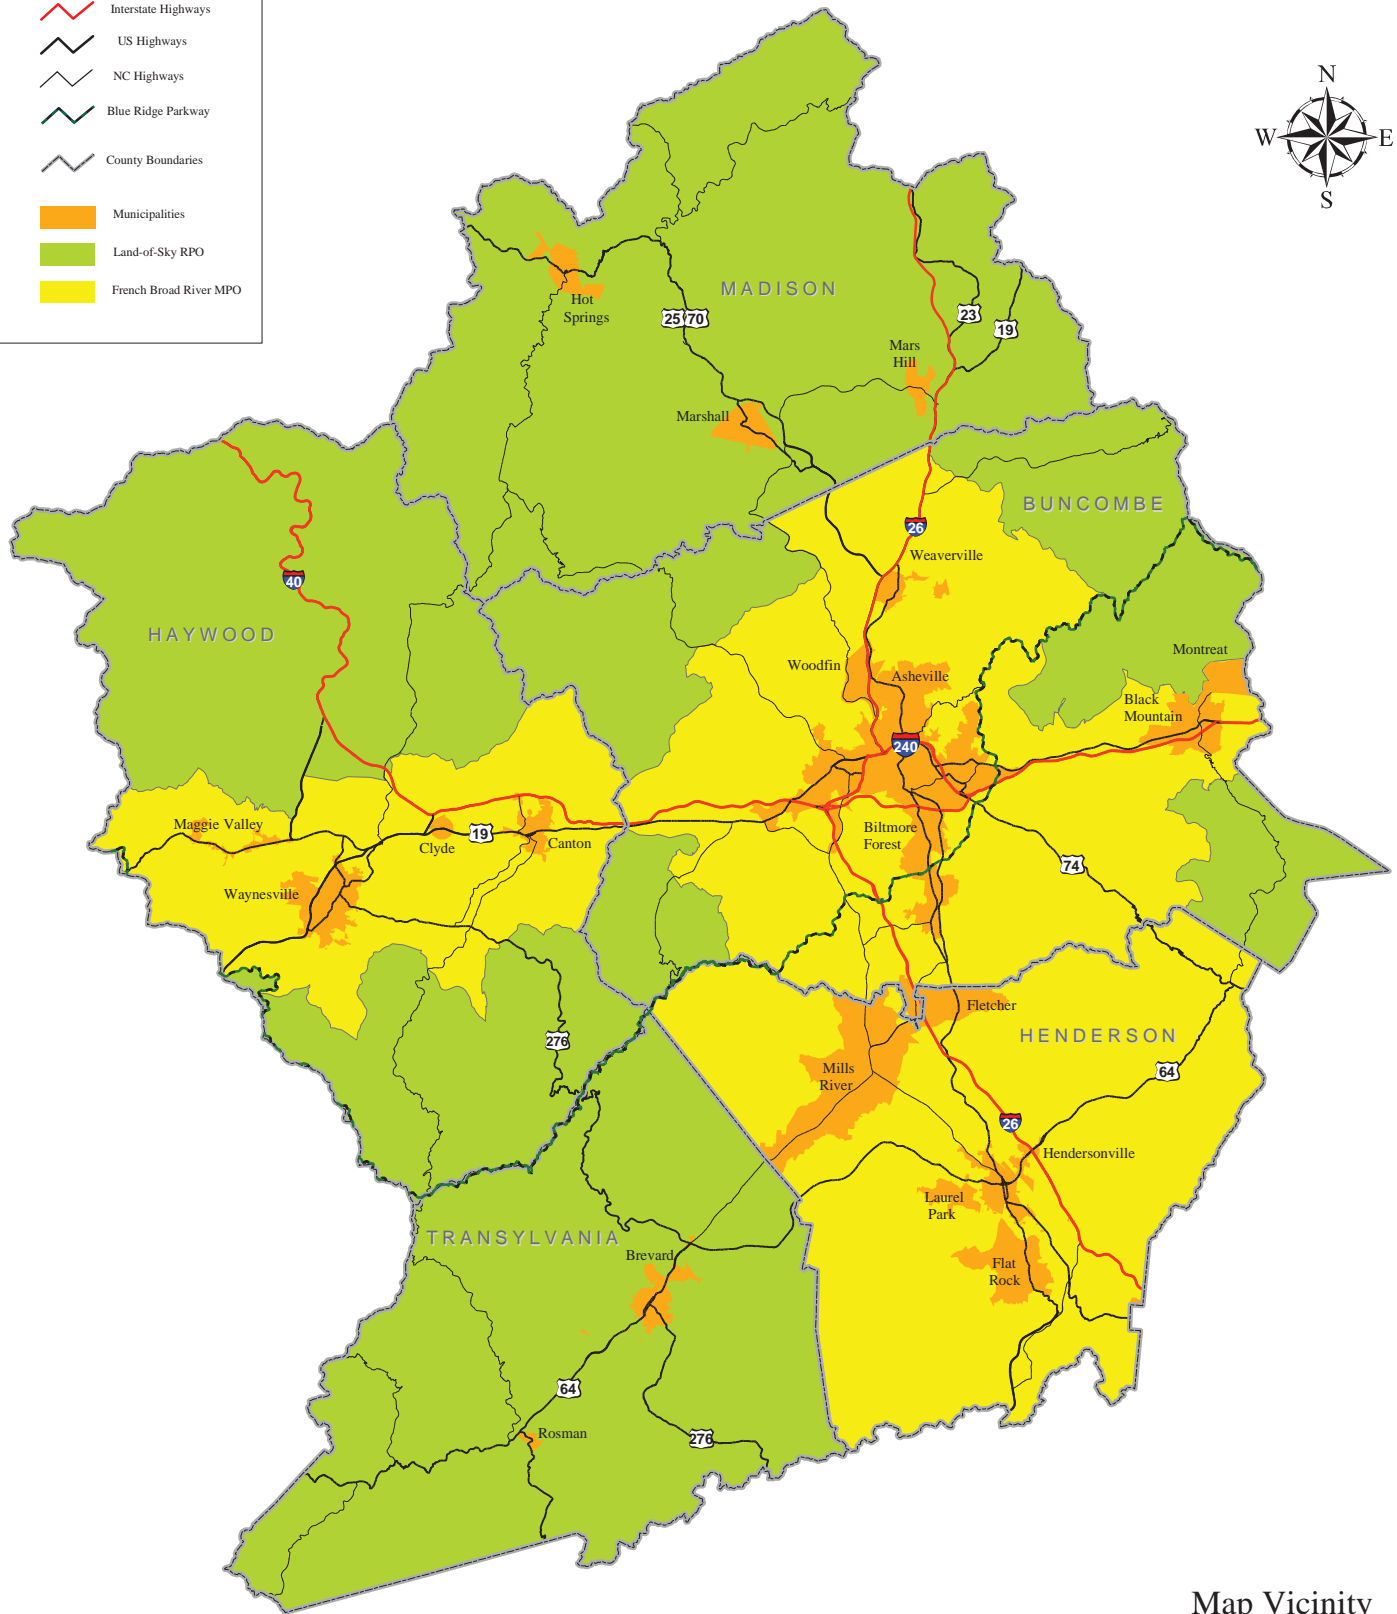

# Land-of-Sky Regional Council Transportation Planning Area

Buncombe Haywood Madison Henderson Transylvania Counties, NC

**Legend**

- Interstate Highways
- US Highways
- NC Highways
- Blue Ridge Parkway
- County Boundaries
- Municipalities
- Land-of-Sky RPO
- French Broad River MPO

Map Vicinity

Land-of-Sky Regional Council

January 2009