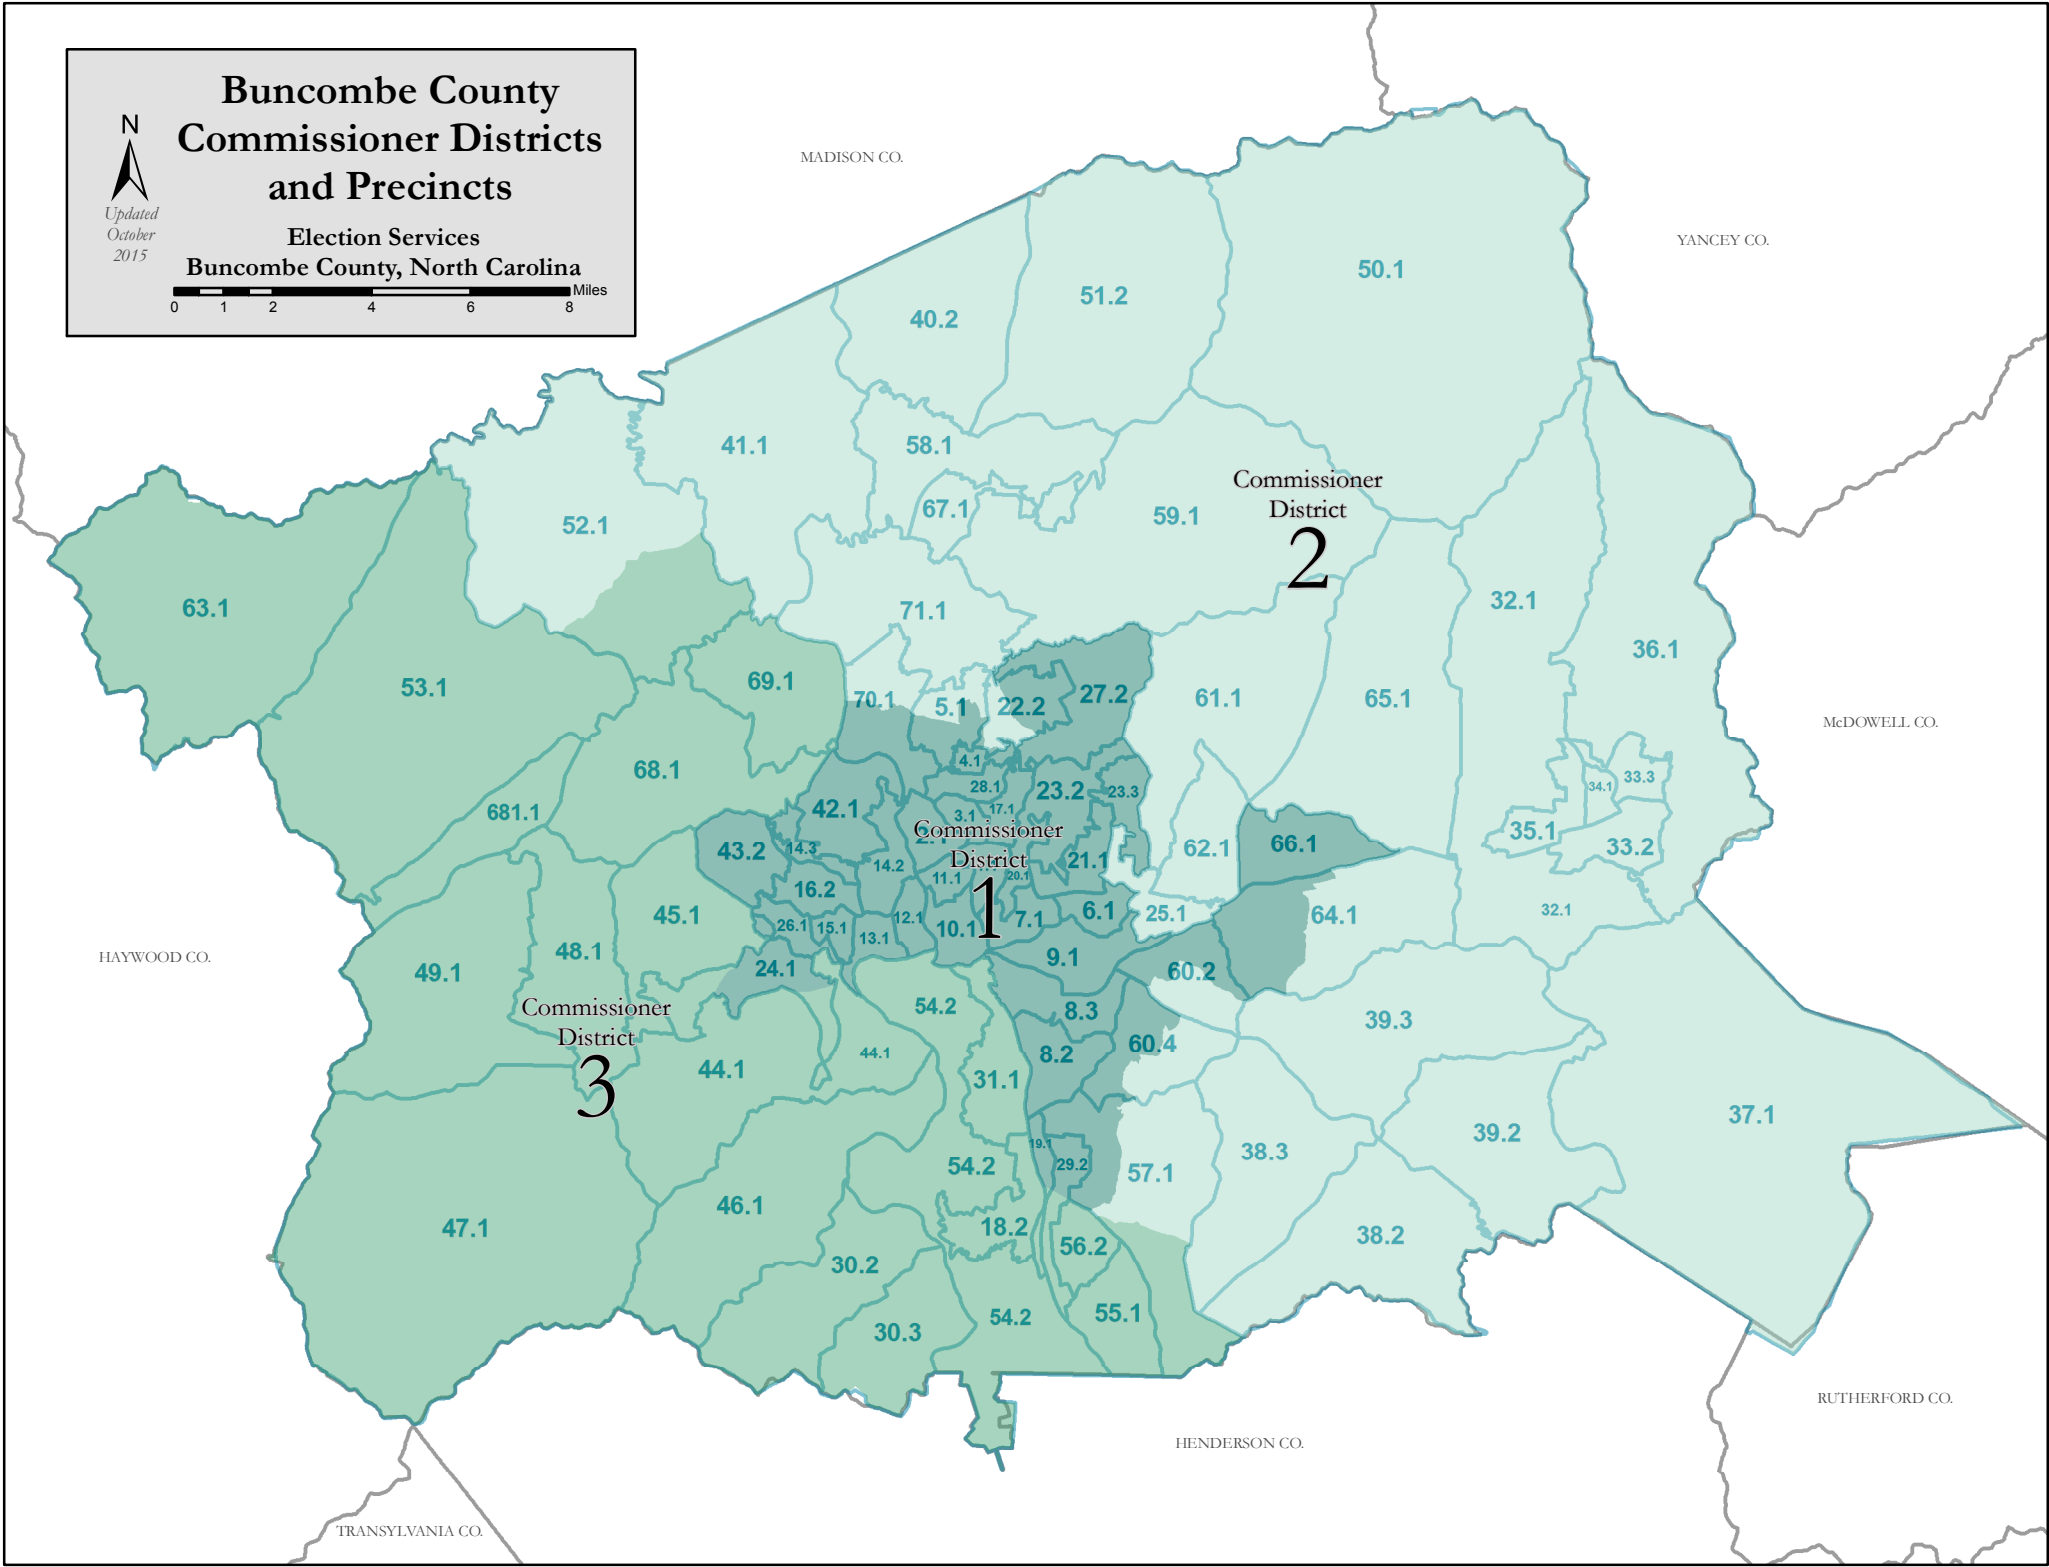

**Buncombe County
Commissioner Districts
and Precincts**

Updated
October
2015

Election Services
Buncombe County, North Carolina

0 1 2 4 6 8 Miles

MADISON CO.

YANCEY CO.

Commissioner District
2

Commissioner District
1

Commissioner District
3

HAYWOOD CO.

McDOWELL CO.

RUTHERFORD CO.

HENDERSON CO.

TRANSYLVANIA CO.