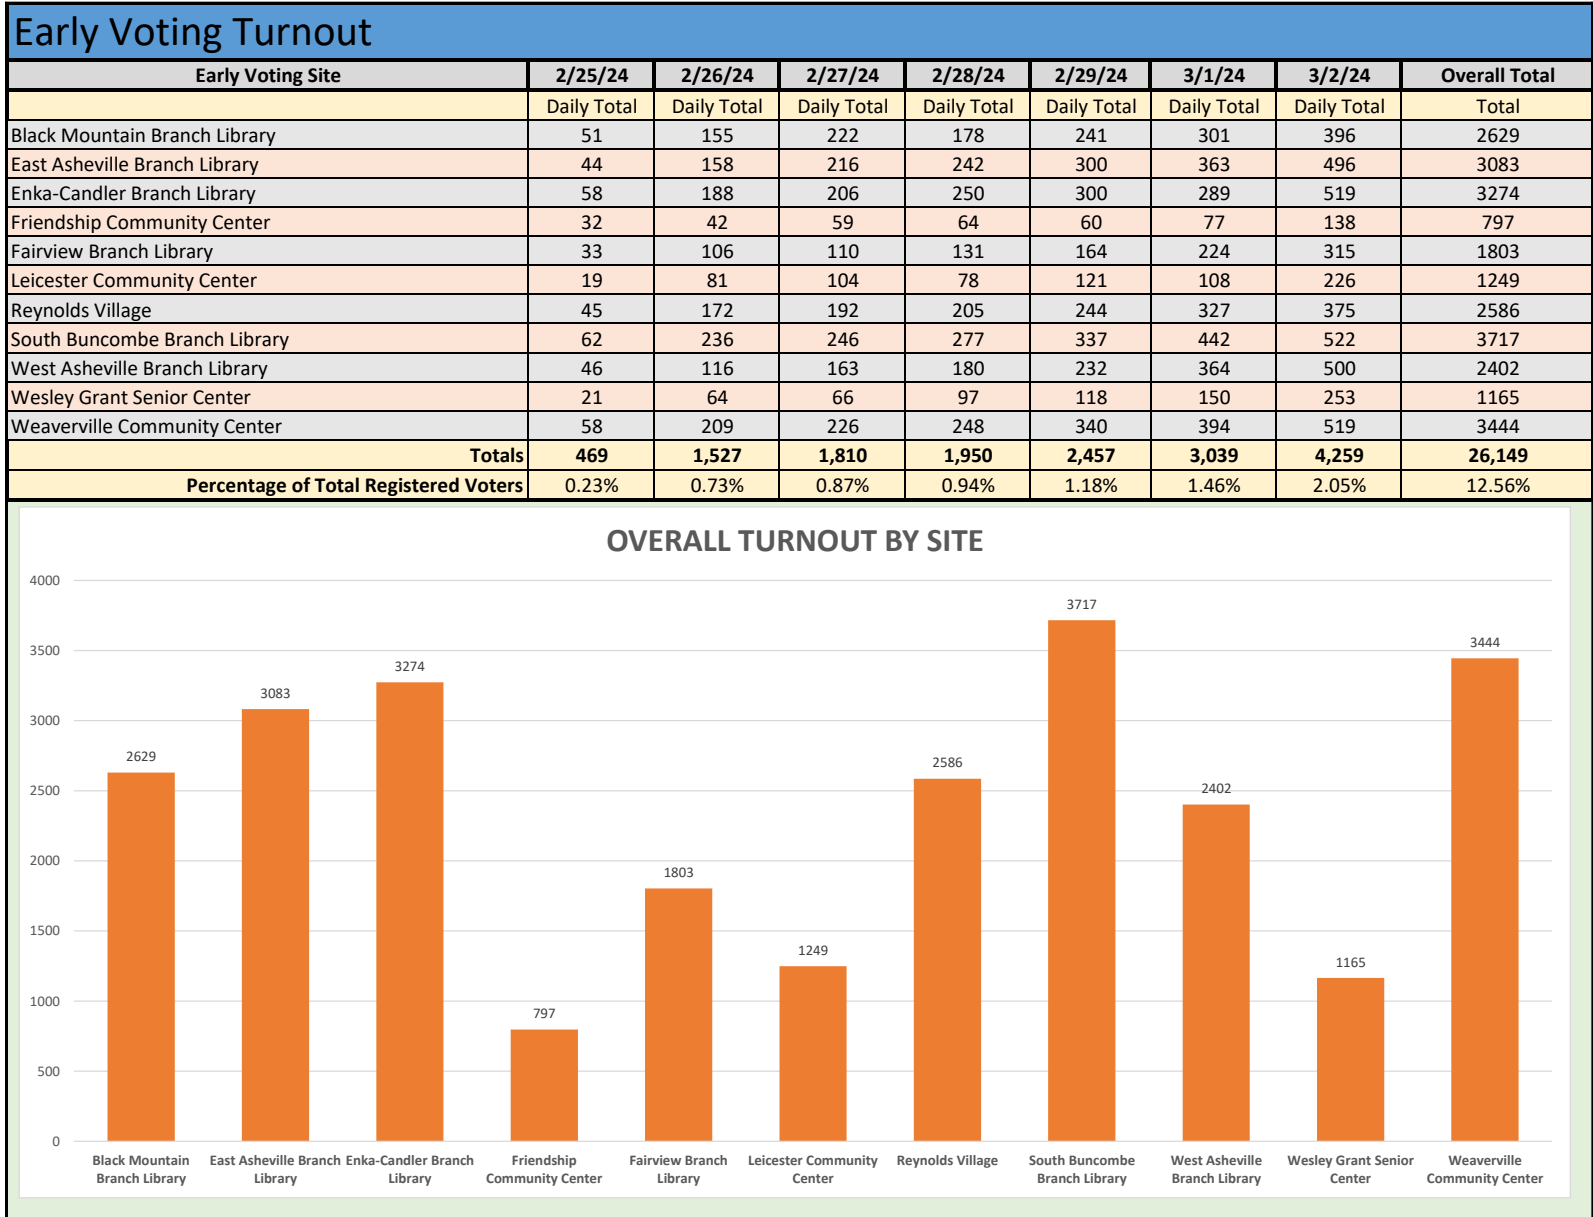

BUNCOMBE COUNTY EARLY VOTING STATISTICS - MARCH 5, 2024 PRIMARY

Early Voting Turnout									
Early Voting Site	2/15/24	2/16/24	2/17/24	2/19/24	2/20/24	2/21/24	2/22/24	2/23/24	2/24/24
	Daily Total	Daily Total	Daily Total	Daily Total	Daily Total	Daily Total	Daily Total	Daily Total	Daily Total
Black Mountain Branch Library	137	147	63	116	127	144	121	158	72
East Asheville Branch Library	139	146	74	102	187	155	149	180	132
Enka-Candler Branch Library	137	167	83	167	226	208	183	190	102
Friendship Community Center	27	25	13	51	51	35	33	56	34
Fairview Branch Library	74	94	46	86	71	78	105	77	89
Leicester Community Center	49	56	16	55	78	60	75	75	48
Reynolds Village	97	145	39	113	150	139	122	138	83
South Buncombe Branch Library	163	173	89	156	231	225	191	200	167
West Asheville Branch Library	101	85	35	68	93	103	123	127	66
Wesley Grant Senior Center	53	40	26	38	36	56	48	60	38
Weaverville Community Center	166	196	68	161	190	162	210	200	97
Totals	1,143	1,274	552	1,113	1,440	1,365	1,360	1,461	928
Percentage of Total Registered Voters	0.55%	0.61%	0.27%	0.53%	0.69%	0.66%	0.65%	0.70%	0.45%

BUNCOMBE COUNTY EARLY VOTING STATISTICS - MARCH 5, 2024 PRIMARY