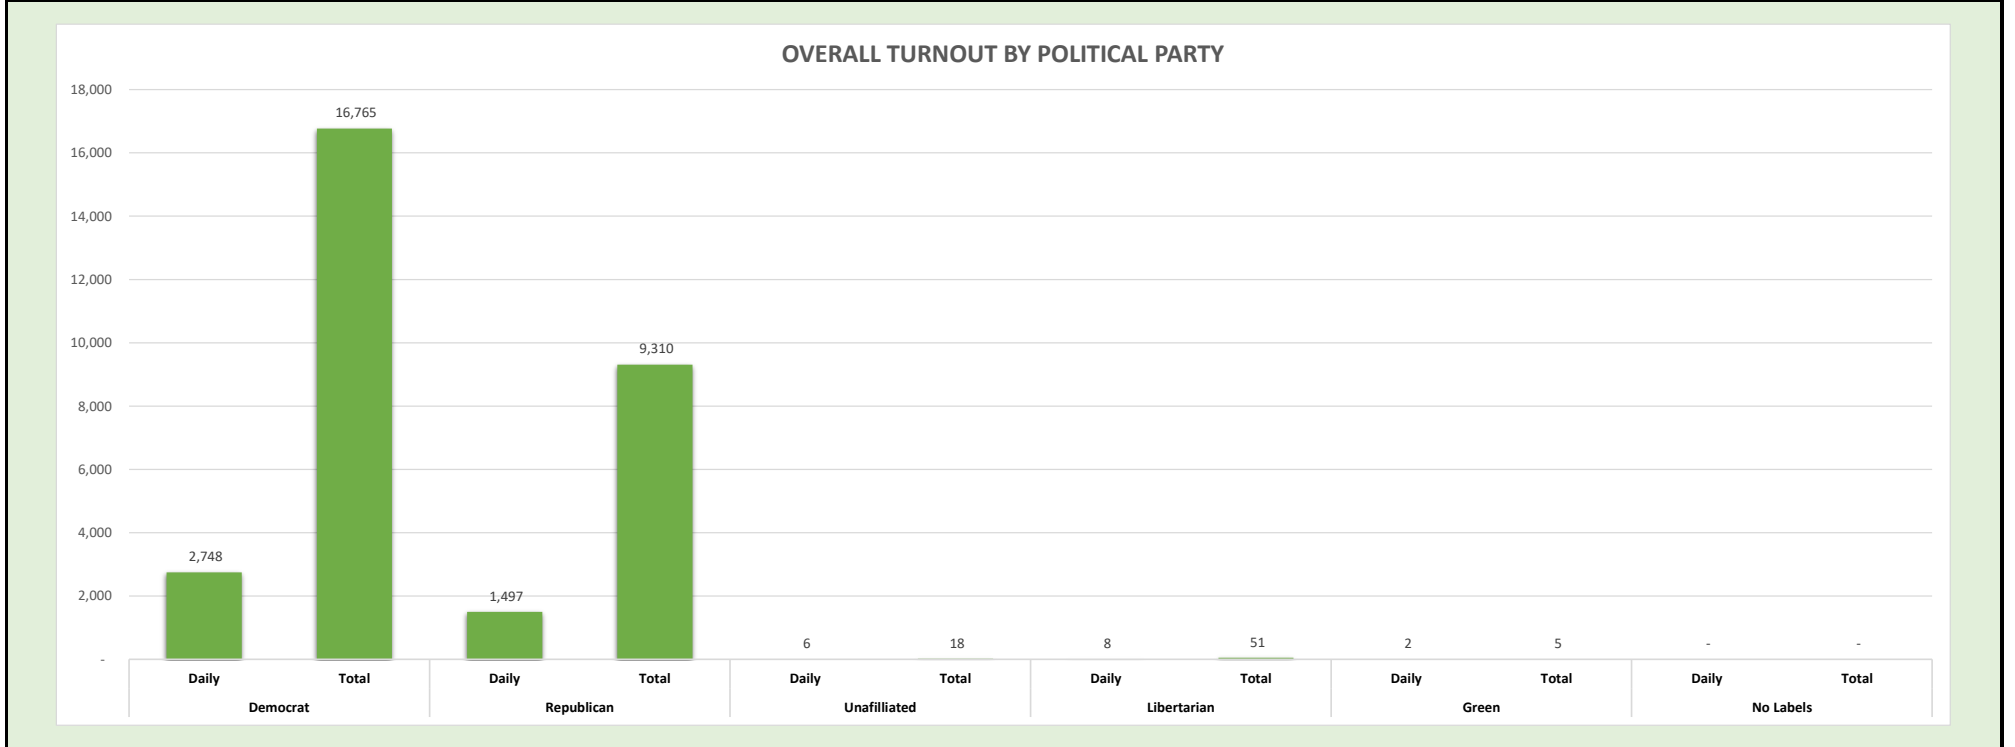

BUNCOMBE COUNTY EARLY VOTING STATISTICS - MARCH 5, 2024 PRIMARY

Turnout by Political Party												
Early Voting Site	Democrat		Republican		Unaffiliated		Libertarian		Green		No Labels	
	Daily	Total	Daily	Total	Daily	Total	Daily	Total	Daily	Total	Daily	Total
Black Mountain Branch Library	255	1688	141	937	0	0	0	4	0	0	0	0
East Asheville Branch Library	355	2276	138	797	1	2	2	6	0	2	0	0
Enka-Candler Branch Library	256	1629	260	1630	1	2	2	13	0	0	0	0
Friendship Community Center	119	672	19	123	0	0	0	2	0	0	0	0
Fairview Branch Library	165	998	150	804	0	0	0	1	0	0	0	0
Leicester Community Center	78	451	147	797	0	0	1	1	0	0	0	0
Reynolds Village	311	2035	63	541	0	4	1	5	1	1	0	0
South Buncombe Branch Library	292	2064	229	1641	1	3	0	9	0	0	0	0
West Asheville Branch Library	395	1866	103	529	1	3	1	2	1	2	0	0
Wesley Grant Senior Center	226	1051	24	105	2	4	1	5	0	0	0	0
Weaverville Community Center	296	2035	223	1406	0	0	0	3	0	0	0	0
Totals	2,748	16,765	1,497	9,310	6	18	8	51	2	5	-	-