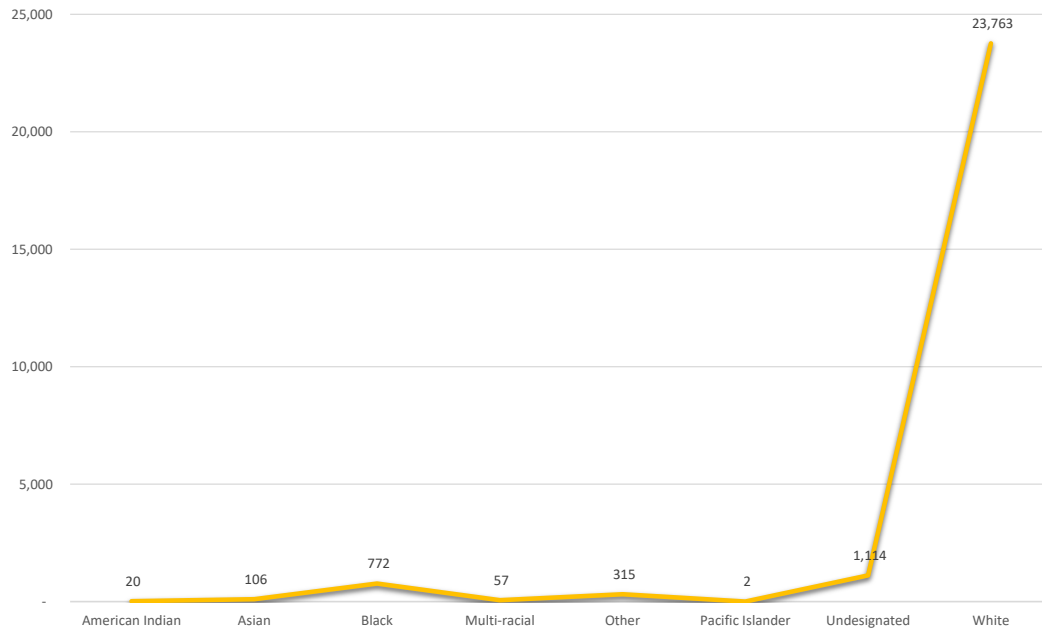

BUNCOMBE COUNTY EARLY VOTING STATISTICS - MARCH 5, 2024 PRIMARY

Total Turnout by Race and Gender

Early Voting Site	Race								Gender		
	American Indian	Asian	Black	Multi-racial	Other	Pacific Islander	Undesignated	White	Female	Male	Undesignated
Black Mountain Branch Library	4	8	42	4	26	0	89	2456	1466	1081	82
East Asheville Branch Library	2	12	61	7	46	0	146	2809	1746	1196	141
Enka-Candler Branch Library	1	12	26	4	42	0	126	3063	1783	1372	118
Friendship Community Center	1	2	165	3	9	0	49	568	474	280	43
Fairview Branch Library	0	5	15	3	21	0	52	1707	1000	756	47
Leicester Community Center	4	2	8	3	12	0	36	1184	673	543	33
Reynolds Village	2	11	17	4	24	0	126	2402	1383	1089	114
South Buncombe Branch Library	1	27	117	5	48	1	160	3358	2064	1487	166
West Asheville Branch Library	2	12	75	18	33	1	148	2113	1307	950	145
Wesley Grant Senior Center	1	6	232	4	18	0	63	841	658	455	52
Weaverville Community Center	2	9	14	2	36	0	119	3262	1834	1510	100
Totals	20	106	772	57	315	2	1,114	23,763	14,388	10,719	1,041

OVERALL TURNOUT BY RACE