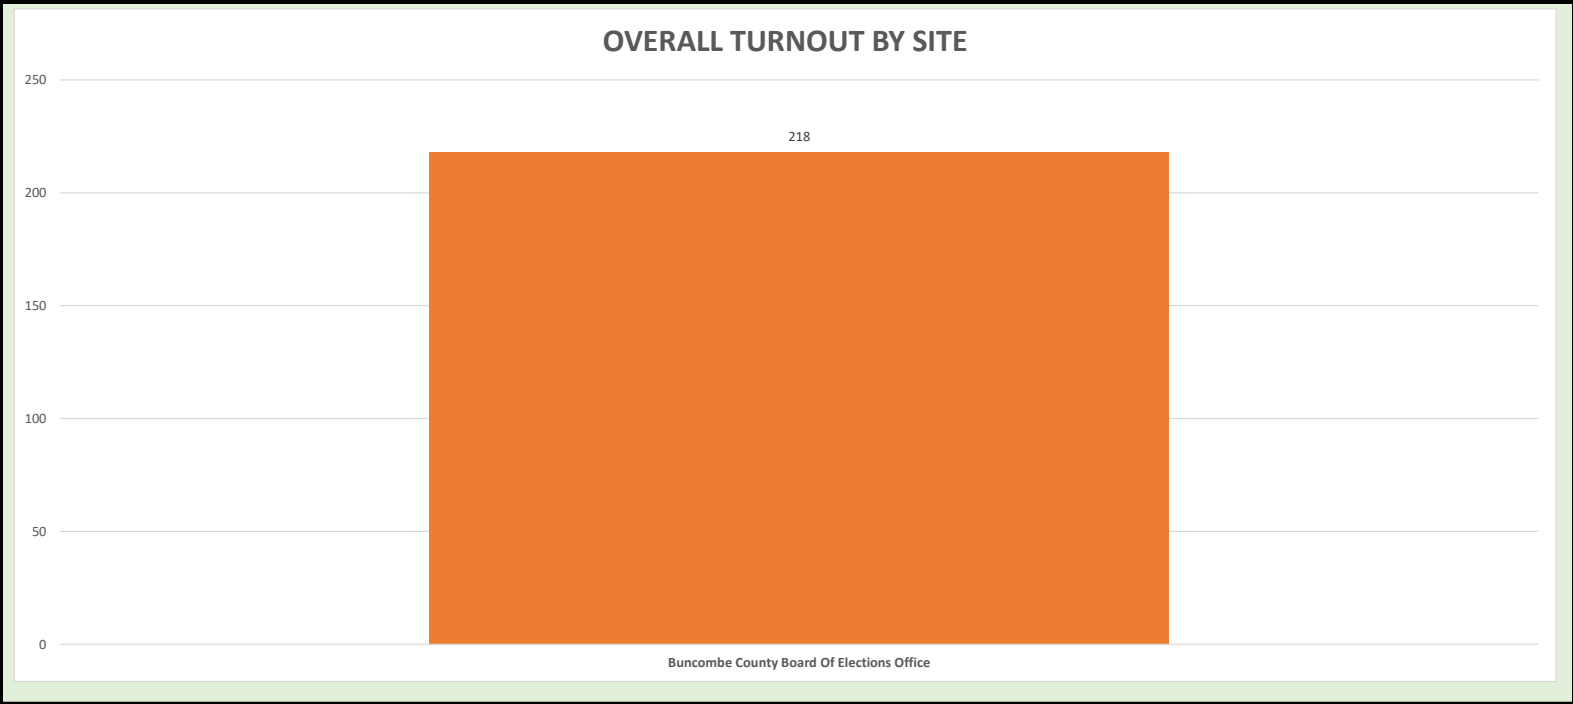

BUNCOMBE COUNTY EARLY VOTING STATISTICS - MAY 14, 2024 SECOND PRIMARY

Early Voting Turnout								
Early Voting Site	5/8/2024	5/9/2024	5/10/2024	5/11/2024				Overall Total
	Daily Total	Daily Total	Daily Total	Daily Total				Total
Buncombe County Board Of Elections Office	7	24	0	0				218
Totals	7	24	0	0				218
Percentage of Total Registered Voters	0.00%	0.01%	0.00%	0.00%				0.10%

BUNCOMBE COUNTY EARLY VOTING STATISTICS - MAY 14, 2024 SECOND PRIMARY

Turnout by Political Party												
Early Voting Site	Democrat		Republican		Unaffiliated		Libertarian		Green		No Labels	
	Daily	Total	Daily	Total	Daily	Total	Daily	Total	Daily	Total	Daily	Total
Buncombe County Board Of Elections Office	0	0	24	218	0	0	0	0	0	0	0	0
Totals	-	-	24	218	-	-	-	-	-	-	-	-

OVERALL TURNOUT BY POLITICAL PARTY

BUNCOMBE COUNTY EARLY VOTING STATISTICS - MAY 14, 2024 SECOND PRIMARY

Total Turnout by Race and Gender

Early Voting Site	Race								Gender		
	American Indian	Asian	Black	Multi-racial	Other	Pacific Islander	Undesignated	White	Female	Male	Undesignated
Buncombe County Board Of Elections Office	0	0	2	1	4	0	6	205	110	102	6
Totals	-	-	2	1	4	-	6	205	110	102	6

OVERALL TURNOUT BY RACE

OVERALL TURNOUT BY GENDER