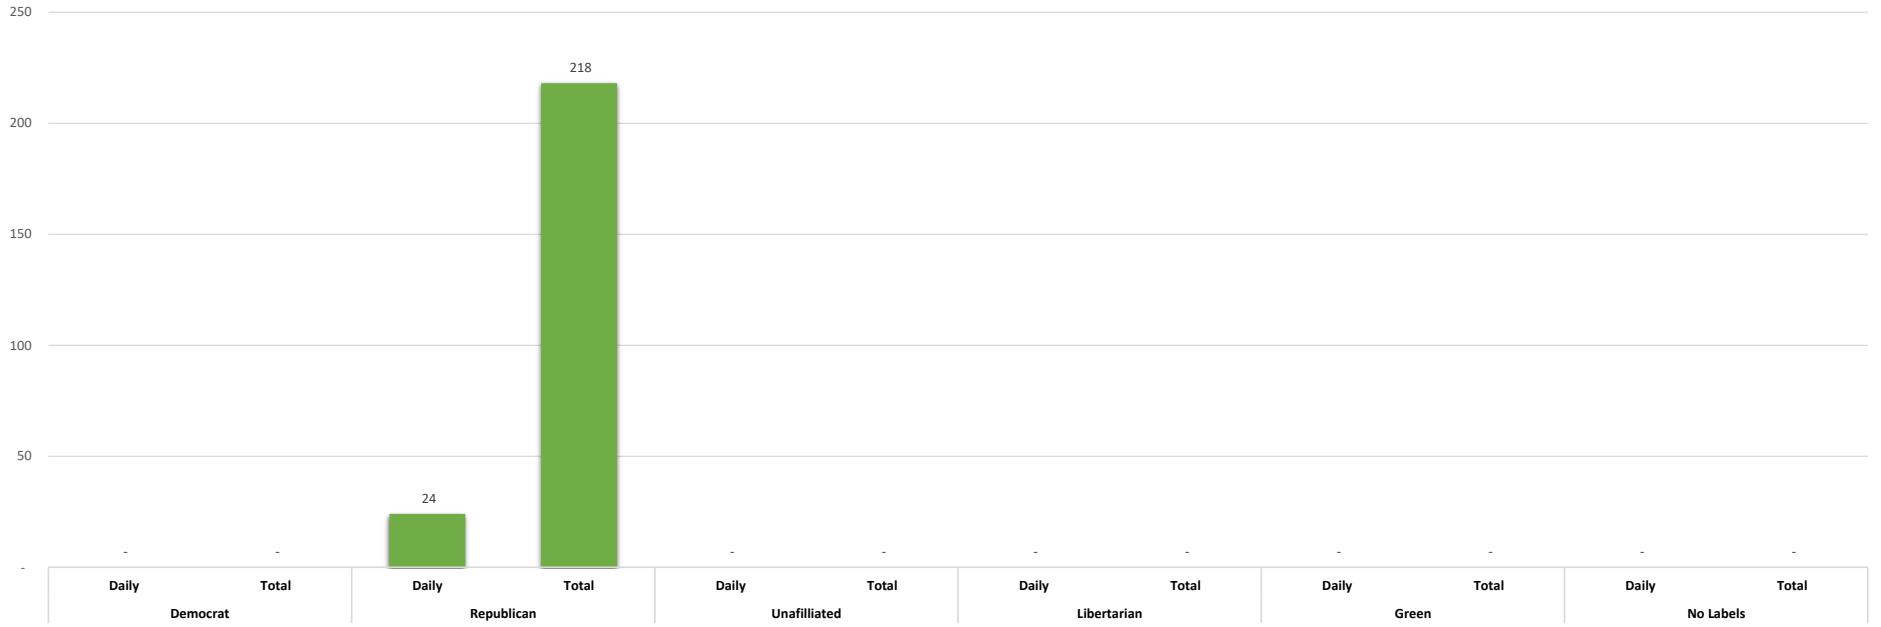

BUNCOMBE COUNTY EARLY VOTING STATISTICS - MAY 14, 2024 SECOND PRIMARY

Early Voting Turnout								
Early Voting Site	5/8/2024	5/9/2024	5/10/2024	5/11/2024				Overall Total
	Daily Total	Daily Total	Daily Total	Daily Total				Total
Buncombe County Board Of Elections Office	7	24	0	0				218
Totals	7	24	0	0				218
Percentage of Total Registered Voters	0.00%	0.01%	0.00%	0.00%				0.10%

BUNCOMBE COUNTY EARLY VOTING STATISTICS - MAY 14, 2024 SECOND PRIMARY

Turnout by Political Party												
Early Voting Site	Democrat		Republican		Unaffiliated		Libertarian		Green		No Labels	
	Daily	Total	Daily	Total	Daily	Total	Daily	Total	Daily	Total	Daily	Total
Buncombe County Board Of Elections Office	0	0	24	218	0	0	0	0	0	0	0	0
Totals	-	-	24	218	-	-	-	-	-	-	-	-

OVERALL TURNOUT BY POLITICAL PARTY

BUNCOMBE COUNTY EARLY VOTING STATISTICS - MAY 14, 2024 SECOND PRIMARY

Total Turnout by Race and Gender

Early Voting Site	Race								Gender		
	American Indian	Asian	Black	Multi-racial	Other	Pacific Islander	Undesignated	White	Female	Male	Undesignated
Buncombe County Board Of Elections Office	0	0	2	1	4	0	6	205	110	102	6
Totals	-	-	2	1	4	-	6	205	110	102	6

OVERALL TURNOUT BY RACE

OVERALL TURNOUT BY GENDER