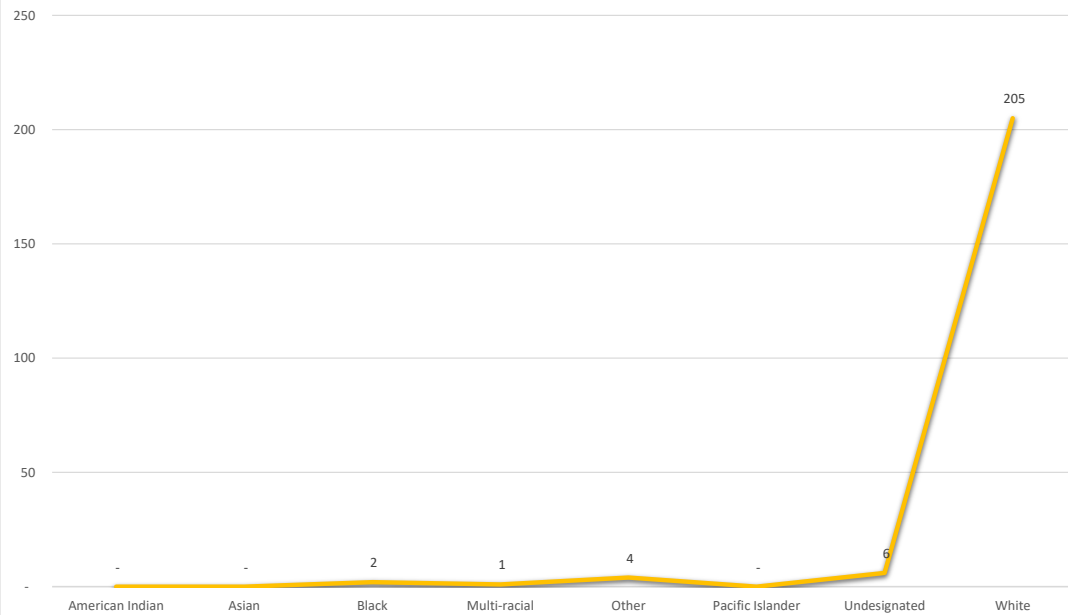

BUNCOMBE COUNTY EARLY VOTING STATISTICS - MAY 14, 2024 SECOND PRIMARY

Turnout by Political Party												
Early Voting Site	Democrat		Republican		Unaffiliated		Libertarian		Green		No Labels	
	Daily	Total	Daily	Total	Daily	Total	Daily	Total	Daily	Total	Daily	Total
Buncombe County Board Of Elections Office	0	0	24	218	0	0	0	0	0	0	0	0
Totals	-	-	24	218	-	-	-	-	-	-	-	-

OVERALL TURNOUT BY POLITICAL PARTY

BUNCOMBE COUNTY EARLY VOTING STATISTICS - MAY 14, 2024 SECOND PRIMARY

Total Turnout by Race and Gender

Early Voting Site	Race								Gender		
	American Indian	Asian	Black	Multi-racial	Other	Pacific Islander	Undesignated	White	Female	Male	Undesignated
Buncombe County Board Of Elections Office	0	0	2	1	4	0	6	205	110	102	6
Totals	-	-	2	1	4	-	6	205	110	102	6

OVERALL TURNOUT BY RACE

OVERALL TURNOUT BY GENDER