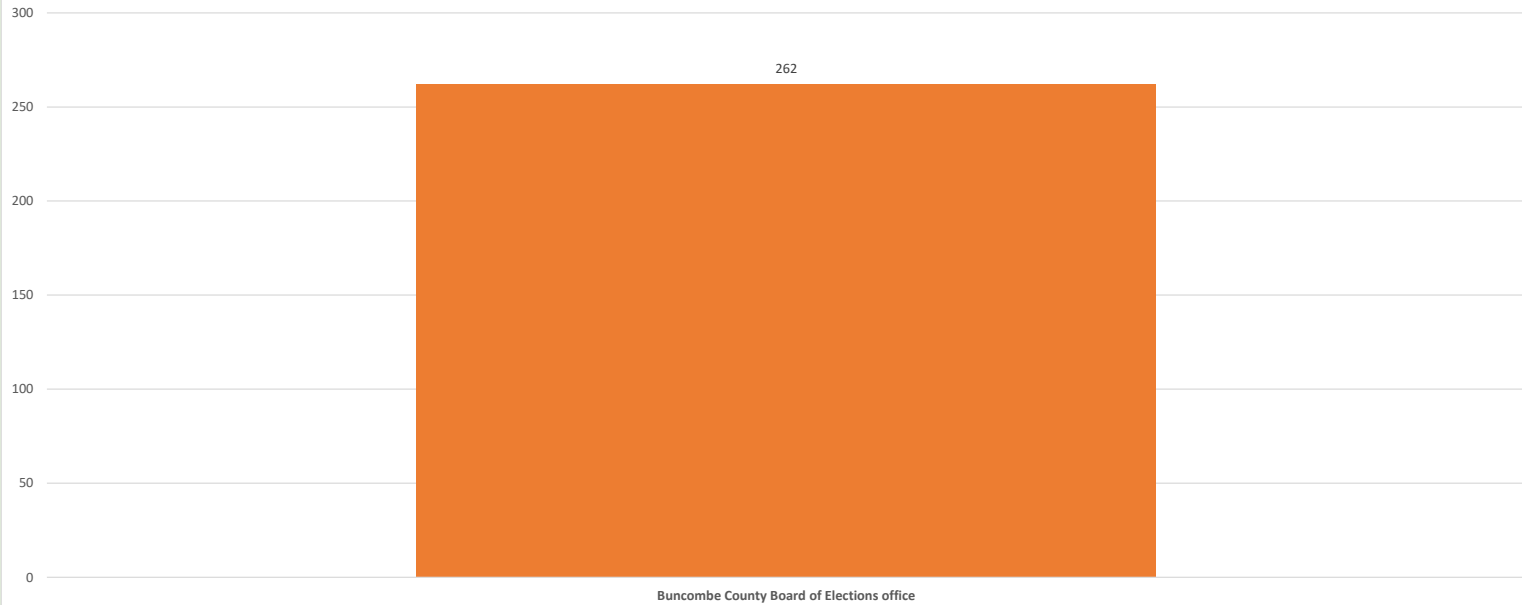

# BUNCOMBE COUNTY EARLY VOTING STATISTICS - MAY 14, 2024 SECOND PRIMARY

## Early Voting Turnout

Early Voting Site	5/8/2024	5/9/2024	5/10/2024	5/11/2024				Overall Total
	Daily Total	Daily Total	Daily Total	Daily Total				Total
Buncombe County Board of Elections office	7	24	25	19				262
<b>Totals</b>	<b>7</b>	<b>24</b>	<b>25</b>	<b>19</b>				<b>262</b>
<b>Percentage of Total Registered Voters</b>	0.00%	0.01%	0.01%	0.01%				0.13%

OVERALL TURNOUT BY SITE

OVERALL TURNOUT BY RACE

OVERALL TURNOUT BY GENDER