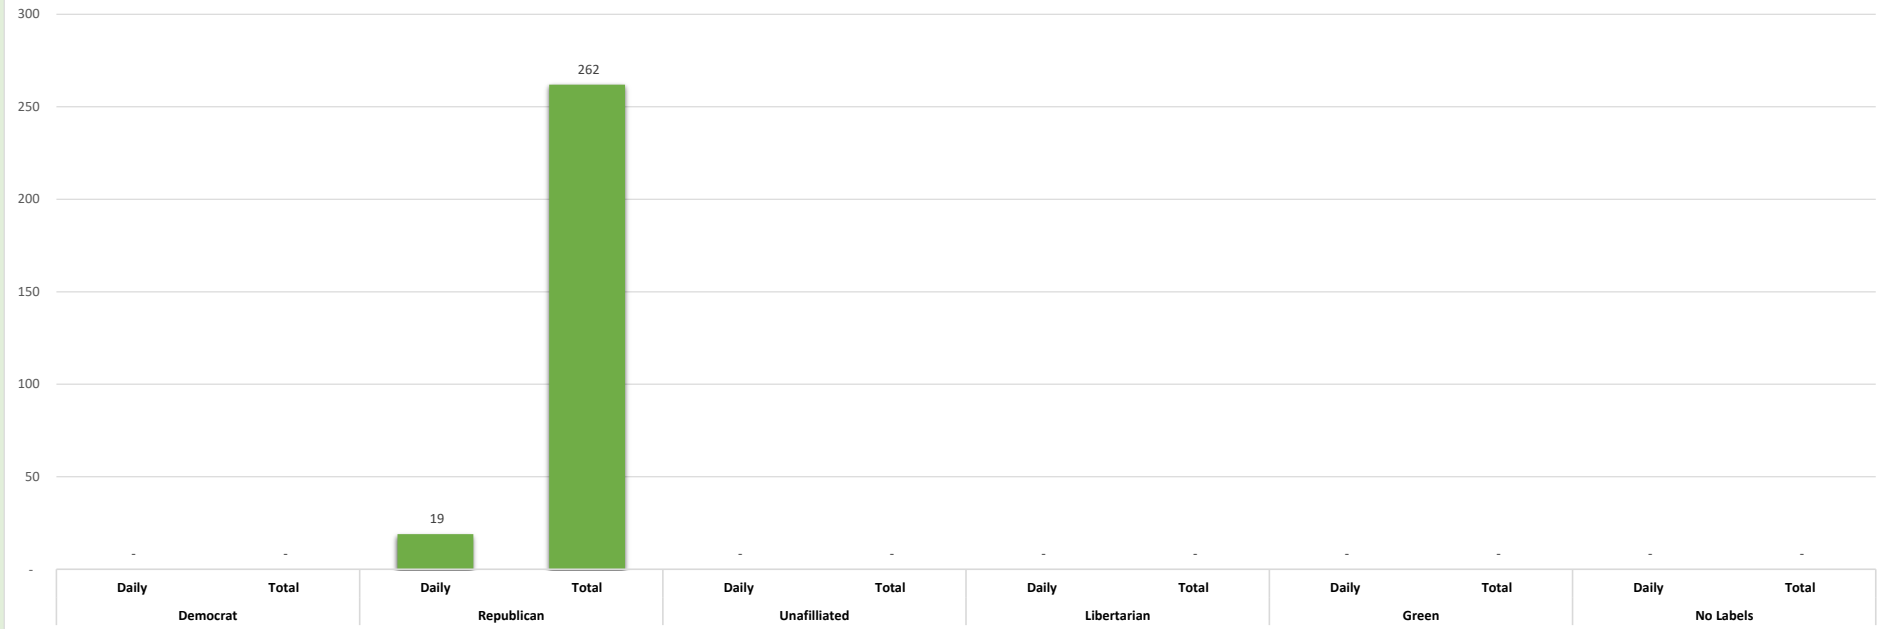

BUNCOMBE COUNTY EARLY VOTING STATISTICS - MAY 14, 2024 SECOND PRIMARY

Turnout by Political Party												
Early Voting Site	Democrat		Republican		Unaffiliated		Libertarian		Green		No Labels	
	Daily	Total	Daily	Total	Daily	Total	Daily	Total	Daily	Total	Daily	Total
Buncombe County Board of Elections office	0	0	19	262	0	0	0	0	0	0	0	0
Totals	-	-	19	262	-	-	-	-	-	-	-	-

OVERALL TURNOUT BY POLITICAL PARTY