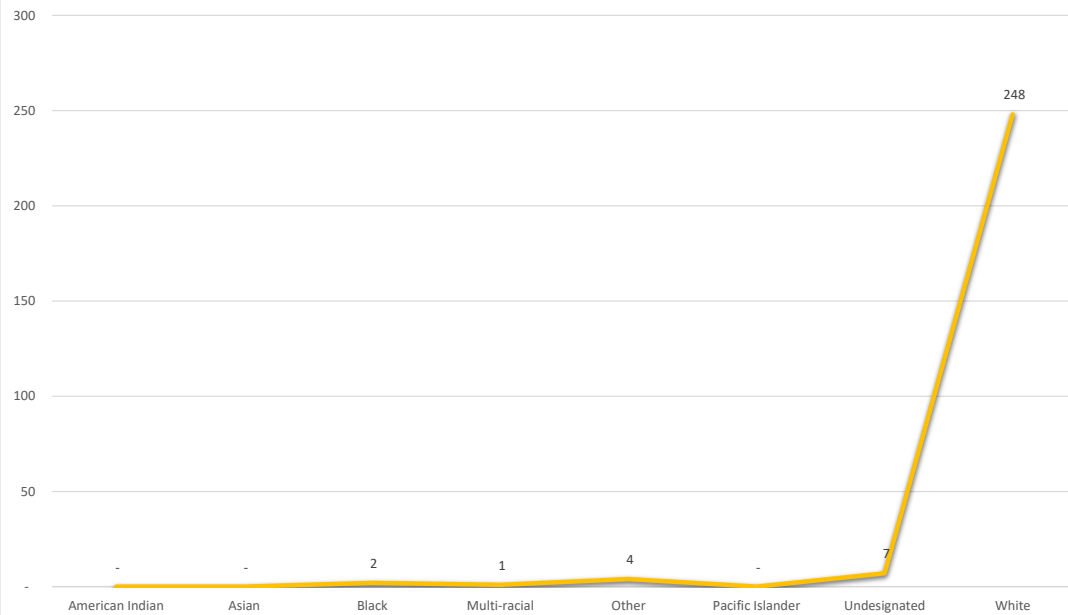

BUNCOMBE COUNTY EARLY VOTING STATISTICS - MAY 14, 2024 SECOND PRIMARY

Total Turnout by Race and Gender

Early Voting Site	Race								Gender		
	American Indian	Asian	Black	Multi-racial	Other	Pacific Islander	Undesignated	White	Female	Male	Undesignated
Buncombe County Board of Elections office	0	0	2	1	4	0	7	248	136	119	7
Totals	-	-	2	1	4	-	7	248	136	119	7

OVERALL TURNOUT BY RACE